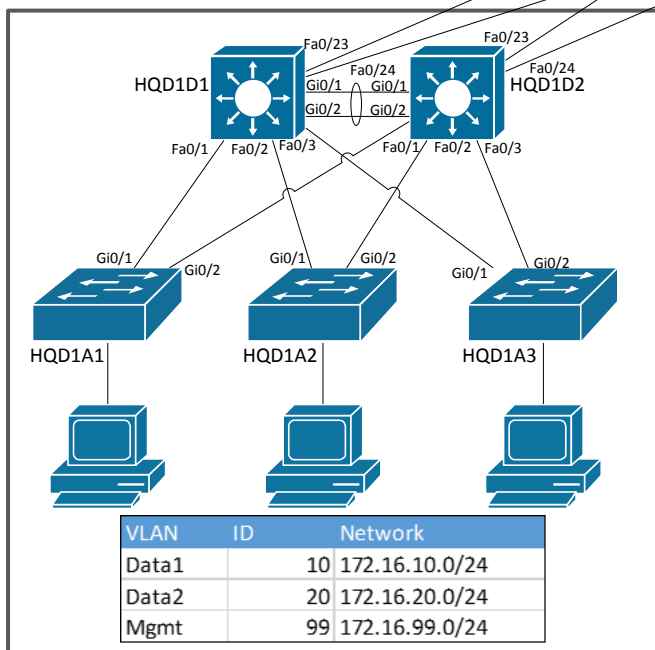

Device	Interface	IP	Network	IP	Interface	Device
HQC1	Fa0/1	.1	10.0.0.0/30	.2	Fa0/0	HQFW1
HQC1	Fa0/2	.5	10.0.0.4/30	.6	Fa0/0	HQWAN1
HQC1	Fa0/3	.1	10.0.1.0/30	.2	Fa0/23	HQD1D1
HQC1	Fa0/4	.5	10.0.1.4/30	.6	Fa0/23	HQD1D2
HQC1	Fa0/5	.9	10.0.1.8/30	.10	Fa0/23	HQD2D1
HQC1	Fa0/6	.13	10.0.1.12/30	.14	Fa0/23	HQD2D2
HQC2	Fa0/1	.9	10.0.0.8/30	.10	Fa0/1	HQFW1
HQC2	Fa0/2	.13	10.0.0.12/30	.14	Fa0/1	HQWAN1
HQC2	Fa0/3	.1	10.0.2.0/30	.2	Fa0/24	HQD1D1
HQC2	Fa0/4	.5	10.0.2.4/30	.6	Fa0/24	HQD1D2
HQC2	Fa0/5	.9	10.0.2.8/30	.10	Fa0/24	HQD2D1
HQC2	Fa0/6	.13	10.0.2.12/30	.14	Fa0/24	HQD2D2
HQFW1	Tu0	.1	10.1.255.0/30	.2	Tu0	B1R1
HQFW1	Tu1	.1	10.2.255.0/30	.2	Tu1	B2R1

### Distribution Block 1