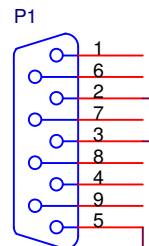

CONNECTOR DB9

Title		
SITEPLAYER RS232 INTERFACE		
Size	Document Number	Rev
A	<Doc>	A
Date:	Thursday, January 27, 2005	Sheet 1 of 1