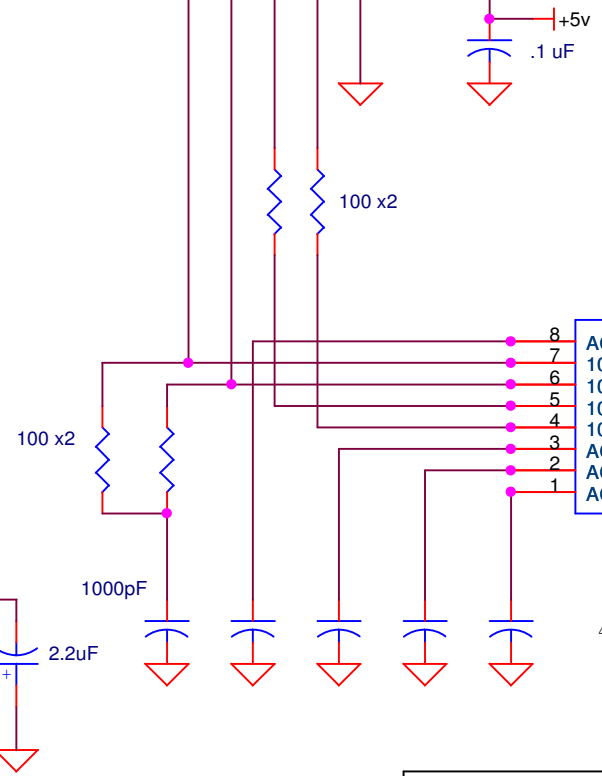

CONNECTOR DB9

Title		
SITEPLAYER RS232 INTERFACE		
Size	Document Number	Rev
A	<Doc>	A
Date:	Thursday, January 27, 2005	Sheet 1 of 1