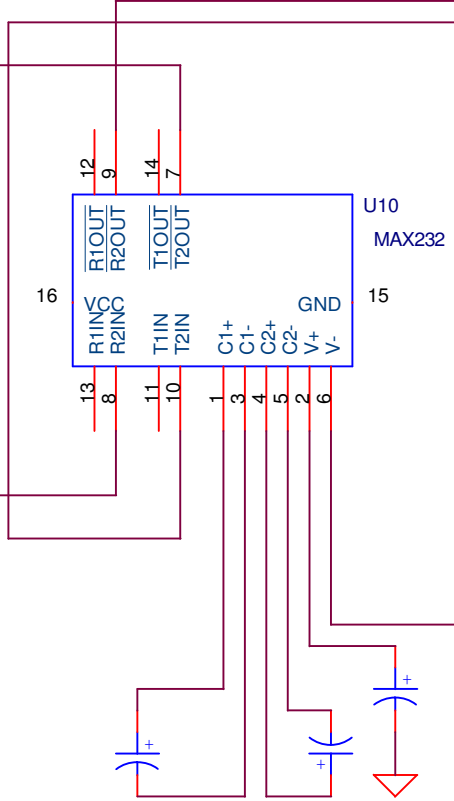

CONNECTOR DB9

Title		
SITEPLAYER RS232 INTERFACE		
Size	Document Number	Rev
A	<Doc>	A
Date:	Thursday, January 27, 2005	Sheet 1 of 1