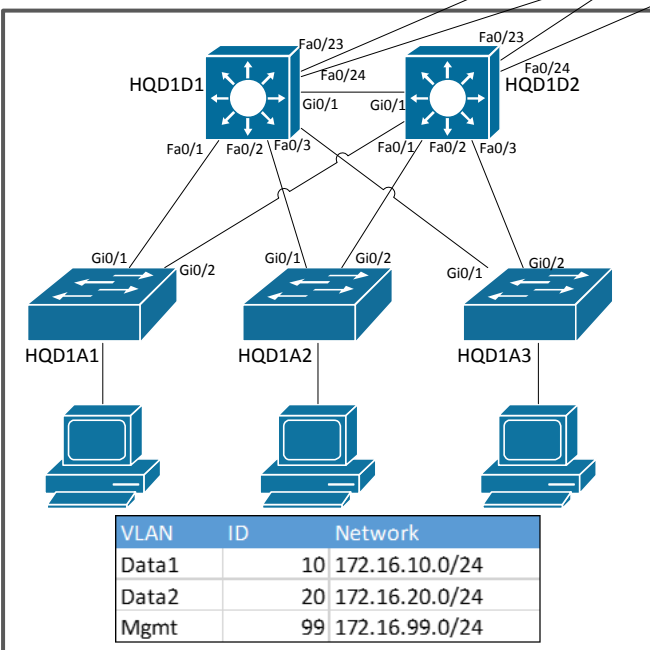

Device	Interface	IP	Network	IP	Interface	Device
HQC1	Fa0/1	.1	10.0.0.0/30	.2	Fa0/0	HQFW1
HQC1	Fa0/2	.5	10.0.0.4/30	.6	Fa0/0	HQWAN1
HQC1	Fa0/3	.1	10.0.1.0/30	.2	Fa0/23	HQD1D1
HQC1	Fa0/4	.5	10.0.1.4/30	.6	Fa0/23	HQD1D2
HQC1	Fa0/5	.9	10.0.1.8/30	.10	Fa0/23	HQD2D1
HQC1	Fa0/6	.13	10.0.1.12/30	.14	Fa0/23	HQD2D2
HQC2	Fa0/1	.9	10.0.0.8/30	.10	Fa0/1	HQFW1
HQC2	Fa0/2	.13	10.0.0.12/30	.14	Fa0/1	HQWAN1
HQC2	Fa0/3	.1	10.0.2.0/30	.2	Fa0/24	HQD1D1
HQC2	Fa0/4	.5	10.0.2.4/30	.6	Fa0/24	HQD1D2
HQC2	Fa0/5	.9	10.0.2.8/30	.10	Fa0/24	HQD2D1
HQC2	Fa0/6	.13	10.0.2.12/30	.14	Fa0/24	HQD2D2
HQFW1	Tu0	.1	10.1.255.0/30	.2	Tu0	B1R1
HQFW1	Tu1	.1	10.2.255.0/30	.2	Tu1	B2R1

Distribution Block 1

Distribution Block 2