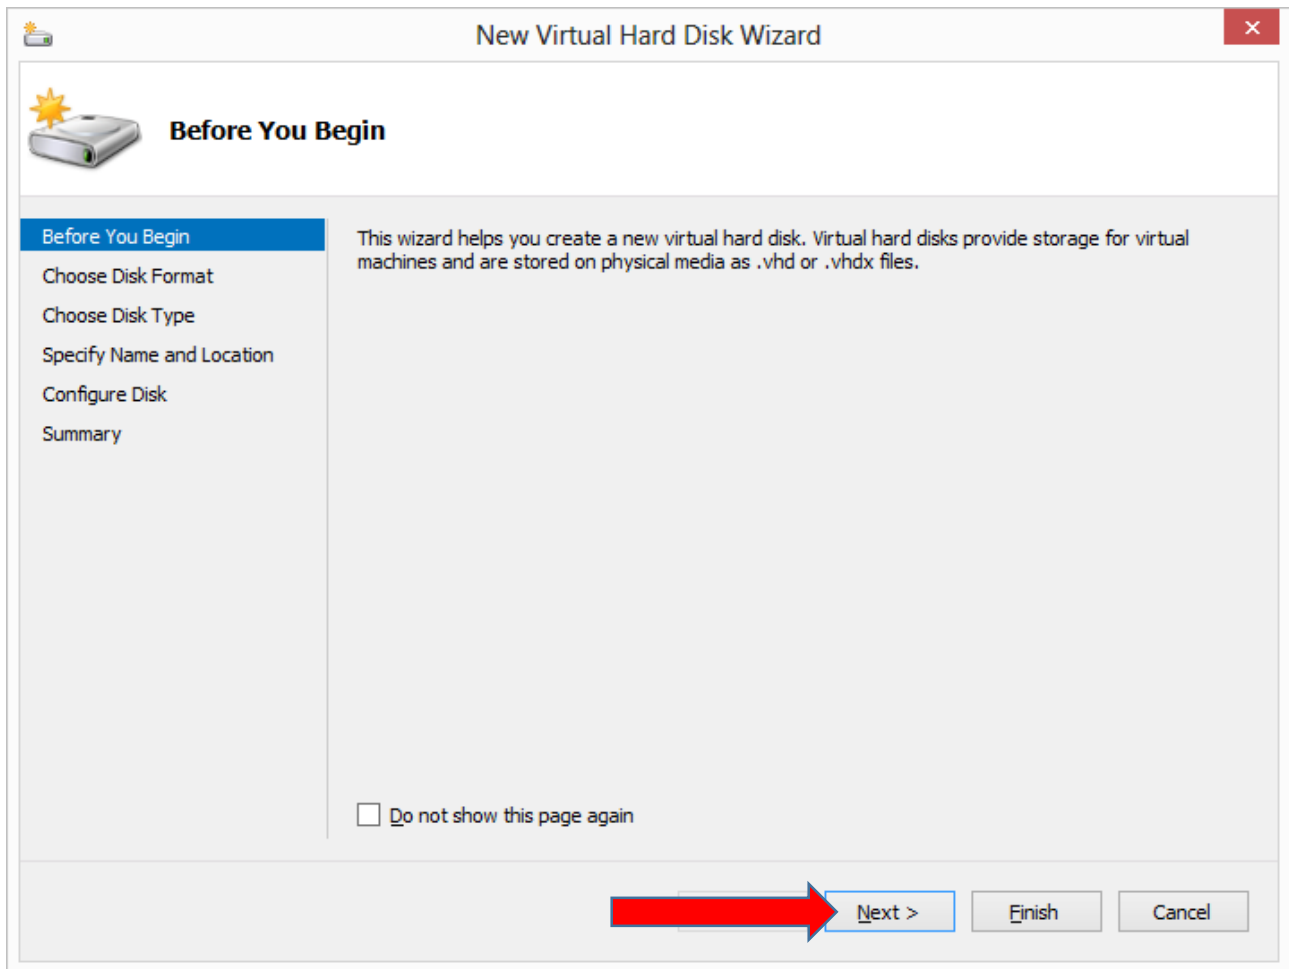

Add and initialize an extra hard disk in Microsoft Hyper-V

In this guide we add and initialize an extra hard disk after the operating system has been installed.

Add new hard disk in Hyper-V

Make sure the virtual machine has been turned off, right click it and choose **Settings**