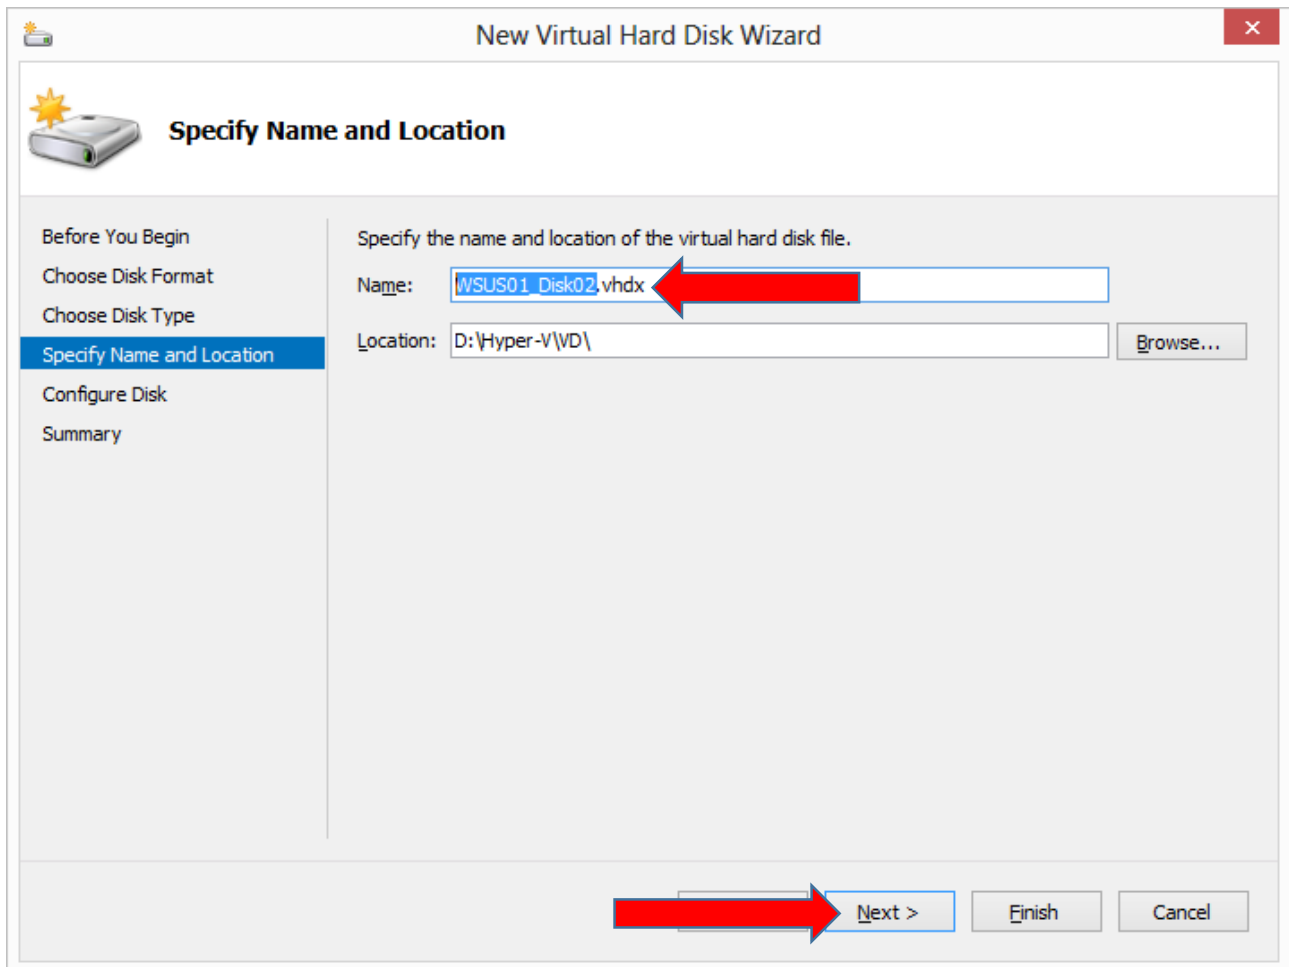

Add and initialize an extra hard disk in Microsoft Hyper-V

In this guide we add and initialize an extra hard disk after the operating system has been installed.

Add new hard disk in Hyper-V

Make sure the virtual machine has been turned off, right click it and choose **Settings**

The new disk will by default be located in the same path as other virtual disks, therefore a common name policy is recommended.

Finish and **OK**, then start the virtual machine.

Initialize a new disk in Server 2012