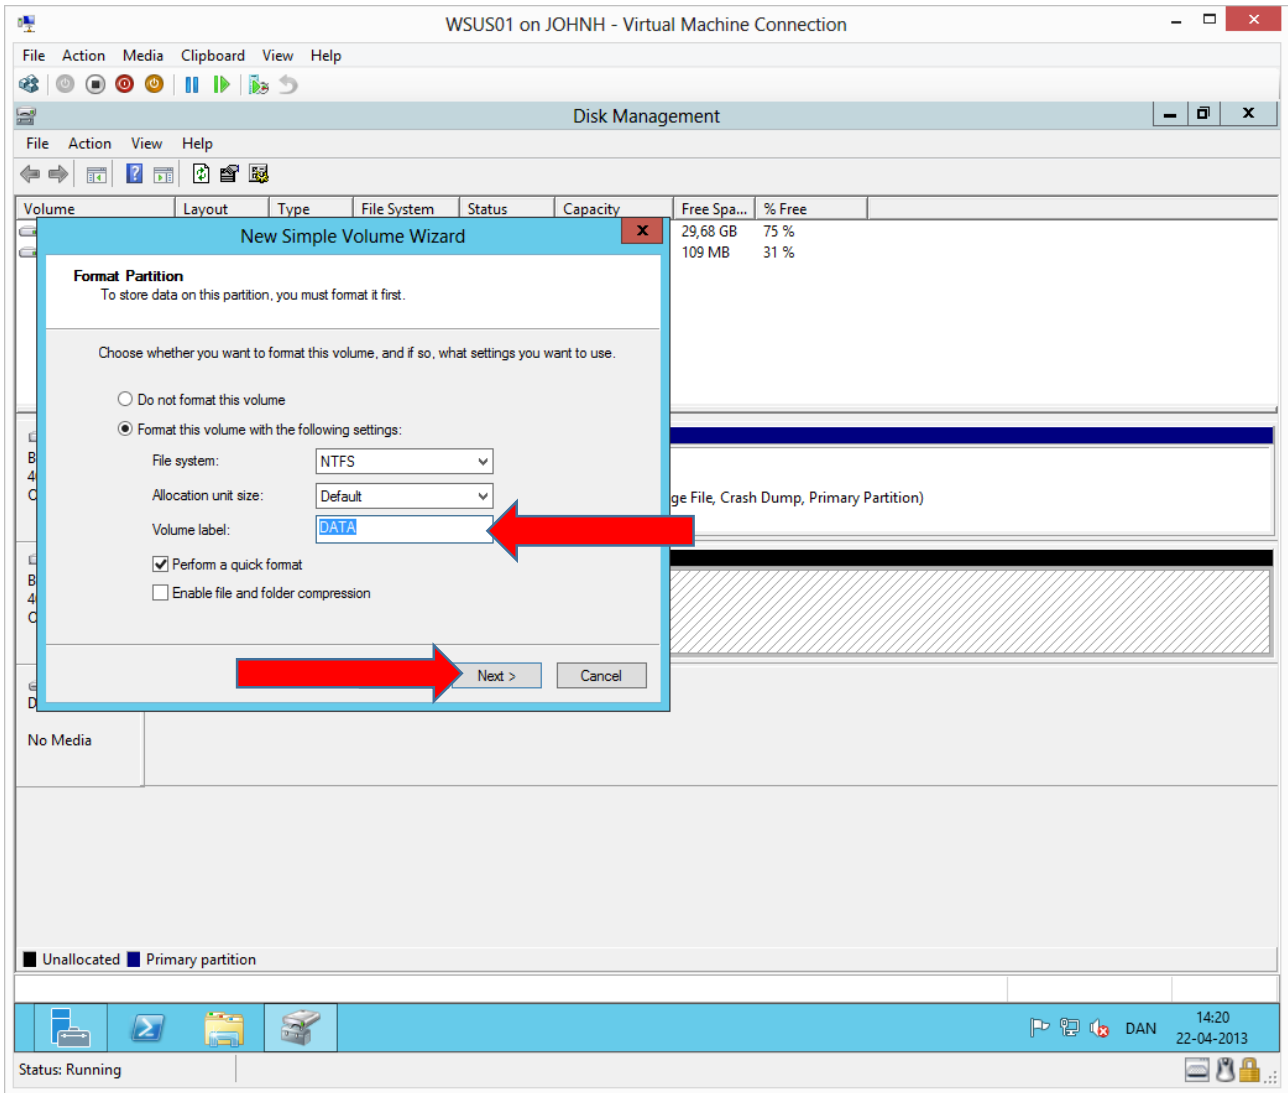

Disk Management

Volume	Layout	Type	File System	Status	Capacity	Free Spa...	% Free
					29,68 GB	75 %	
					109 MB	31 %	

New Simple Volume Wizard

Assign Drive Letter or Path
For easier access, you can assign a drive letter or drive path to your partition.

Assign the following drive letter:

Mount in the following empty NTFS folder:

Do not assign a drive letter or drive path

■ Unallocated ■ Primary partition

Status: Running 14:20 22-04-2013 DAN

A volume label is optional.