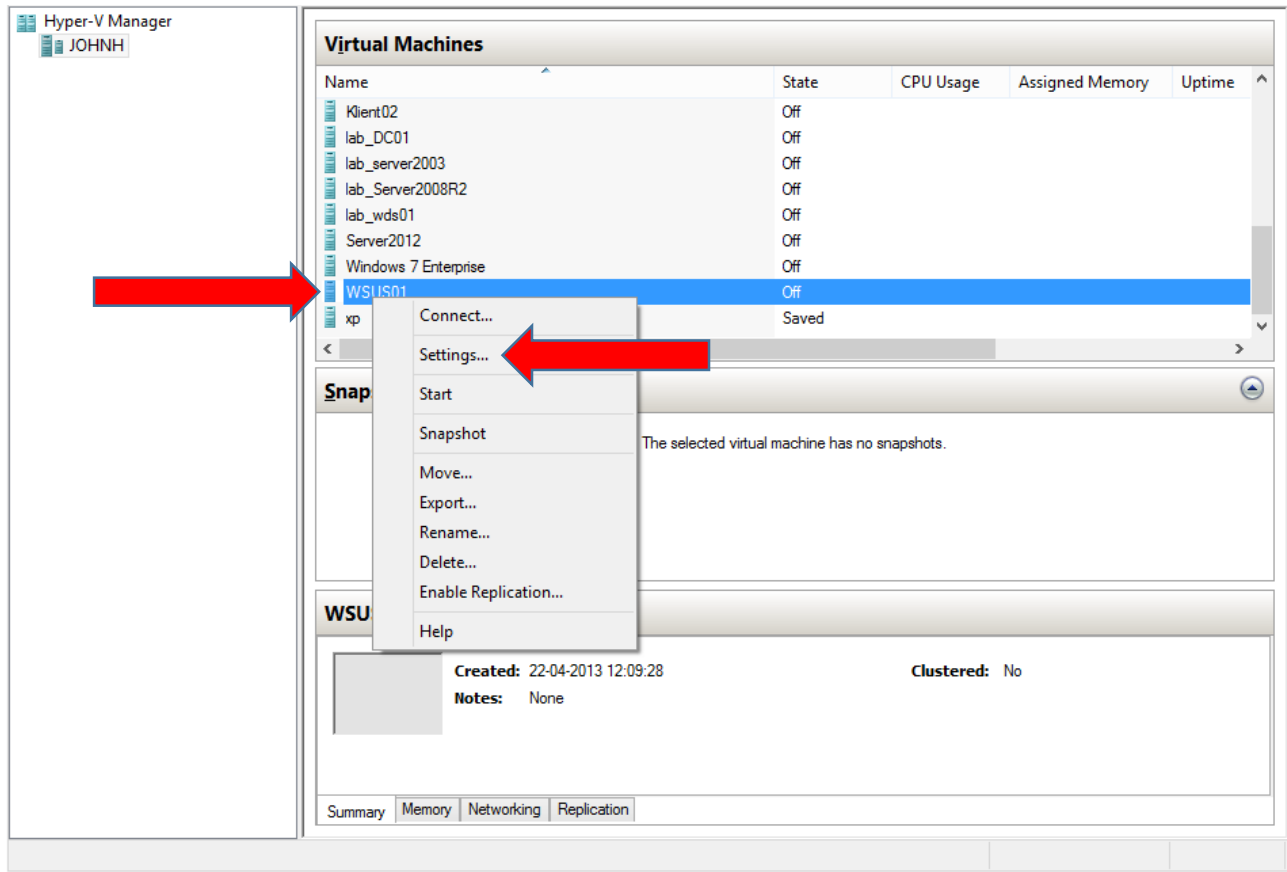

Add and initialize an extra hard disk in Microsoft Hyper-V

In this guide we add and initialize an extra hard disk after the operating system has been installed.

Add new hard disk in Hyper-V

Make sure the virtual machine has been turned off, right click it and choose **Settings**

The new disk will by default be located in the same path as other virtual disks, therefore a common name policy is recommended.

Finish and **OK**, then start the virtual machine.

Initialize a new disk in Server 2012

To initialize the new disk in Windows, press and hold the **Windows key + X** and choose **Disk Management**

Right click the unallocated space on disk 1 and choose **New Simple Volume...**

WSUS01 on JOHNH - Virtual Machine Connection