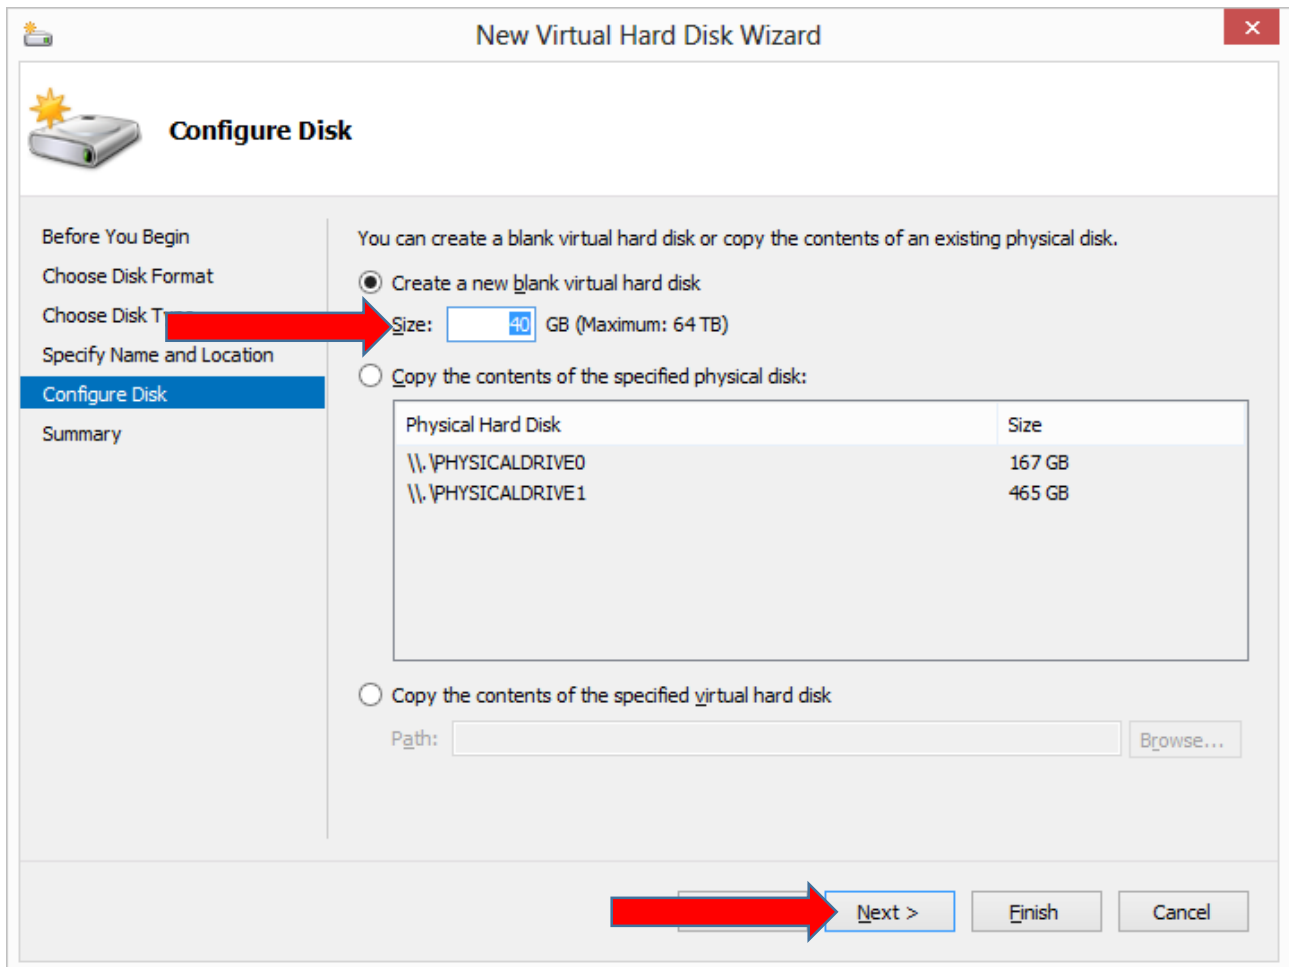

Add and initialize an extra hard disk in Microsoft Hyper-V

In this guide we add and initialize an extra hard disk after the operating system has been installed.

Add new hard disk in Hyper-V

Make sure the virtual machine has been turned off, right click it and choose **Settings**

The new disk will by default be located in the same path as other virtual disks, therefore a common name policy is recommended.

Finish and **OK**, then start the virtual machine.

Initialize a new disk in Server 2012