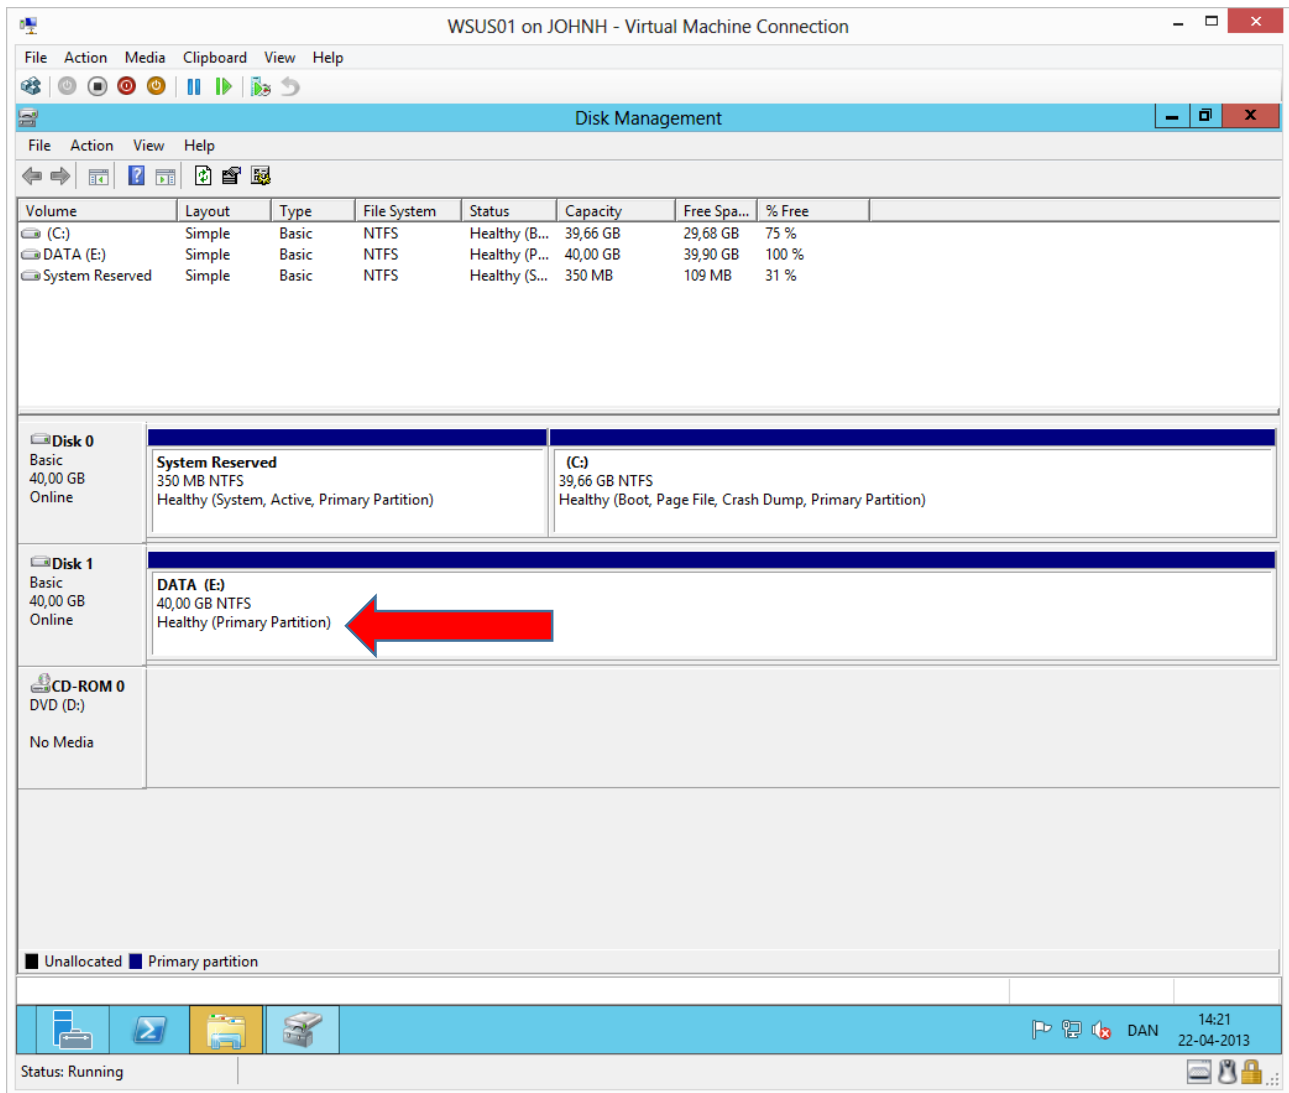

Assign the following drive letter:

Mount in the following empty NTFS folder:

Do not assign a drive letter or drive path

■ Unallocated ■ Primary partition

Status: Running 14:20 22-04-2013 DAN

A volume label is optional.