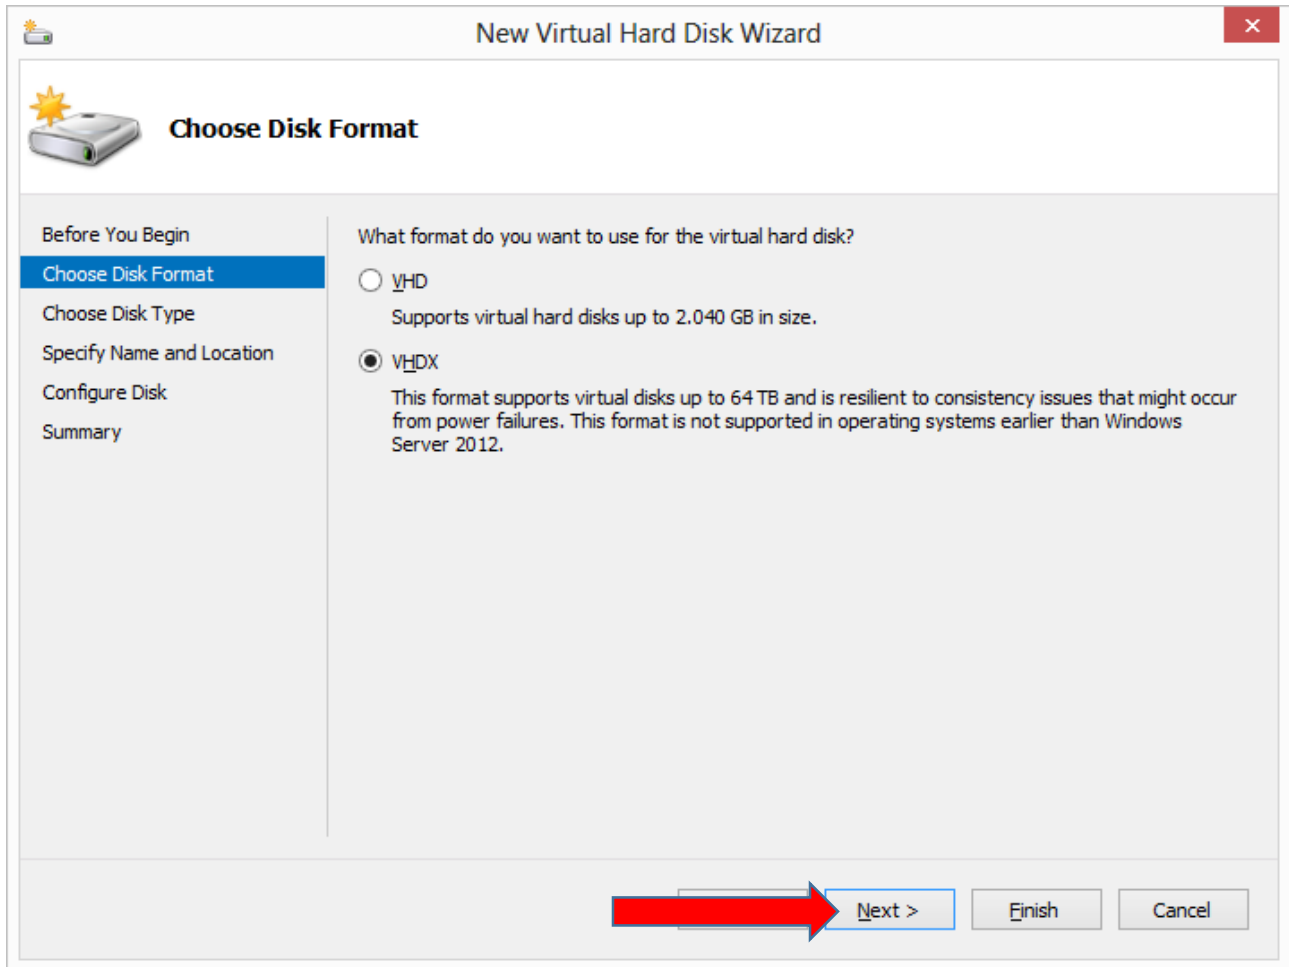

Add and initialize an extra hard disk in Microsoft Hyper-V

In this guide we add and initialize an extra hard disk after the operating system has been installed.

Add new hard disk in Hyper-V

Make sure the virtual machine has been turned off, right click it and choose **Settings**

The new disk will by default be located in the same path as other virtual disks, therefore a common name policy is recommended.

Finish and **OK**, then start the virtual machine.

Initialize a new disk in Server 2012