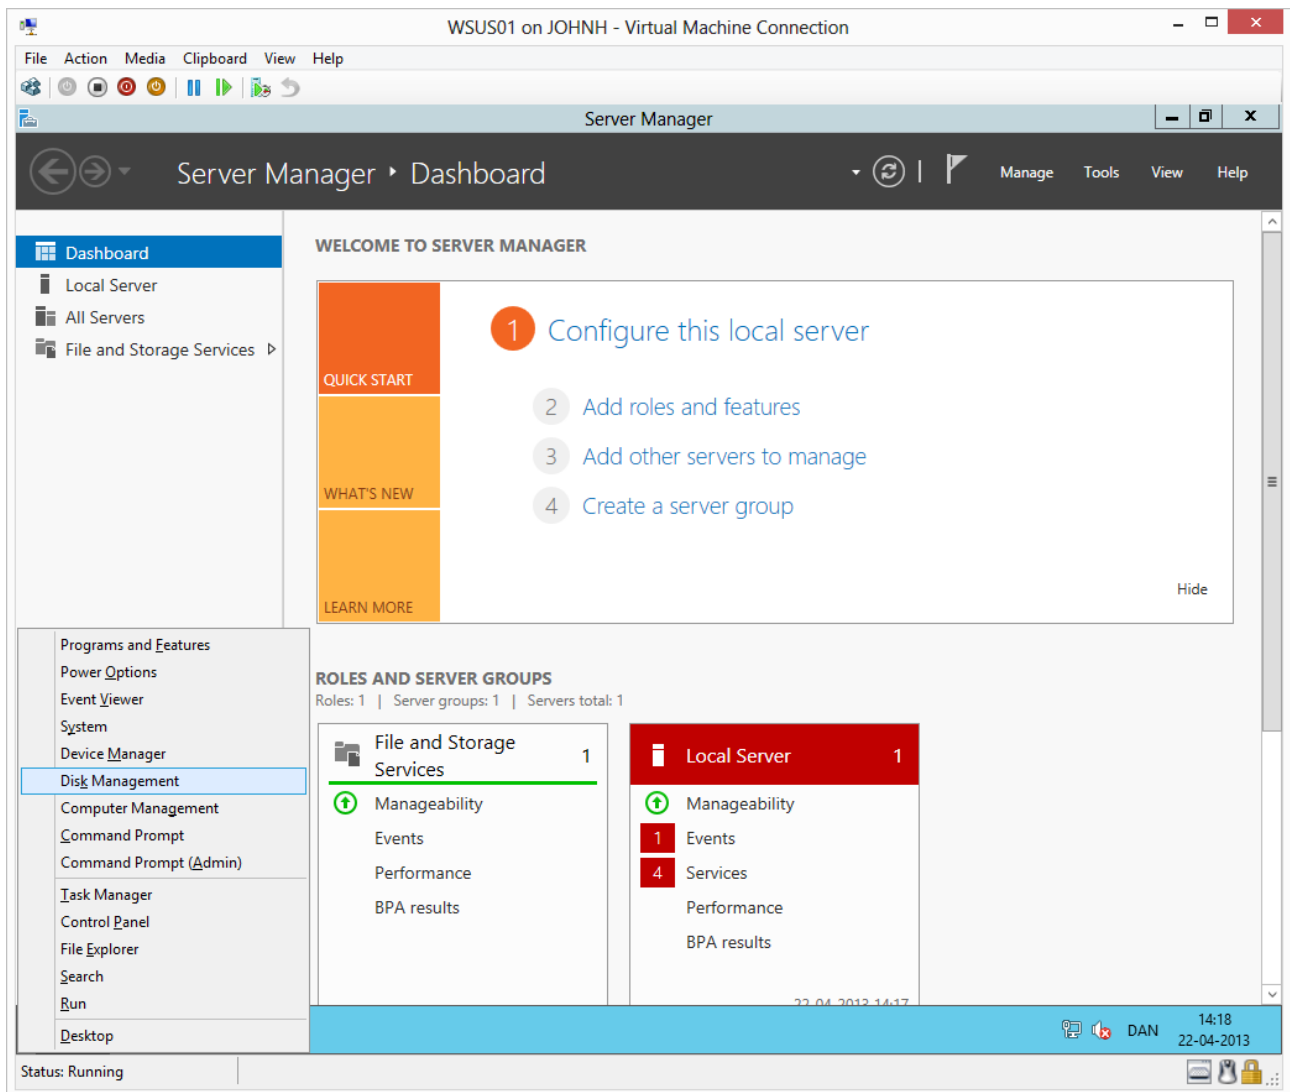

Add and initialize an extra hard disk in Microsoft Hyper-V

In this guide we add and initialize an extra hard disk after the operating system has been installed.

Add new hard disk in Hyper-V

Make sure the virtual machine has been turned off, right click it and choose **Settings**

The new disk will by default be located in the same path as other virtual disks, therefore a common name policy is recommended.

Finish and **OK**, then start the virtual machine.

Initialize a new disk in Server 2012

To initialize the new disk in Windows, press and hold the **Windows key + X** and choose **Disk Management**

Right click the unallocated space on disk 1 and choose **New Simple Volume...**

WSUS01 on JOHNH - Virtual Machine Connection