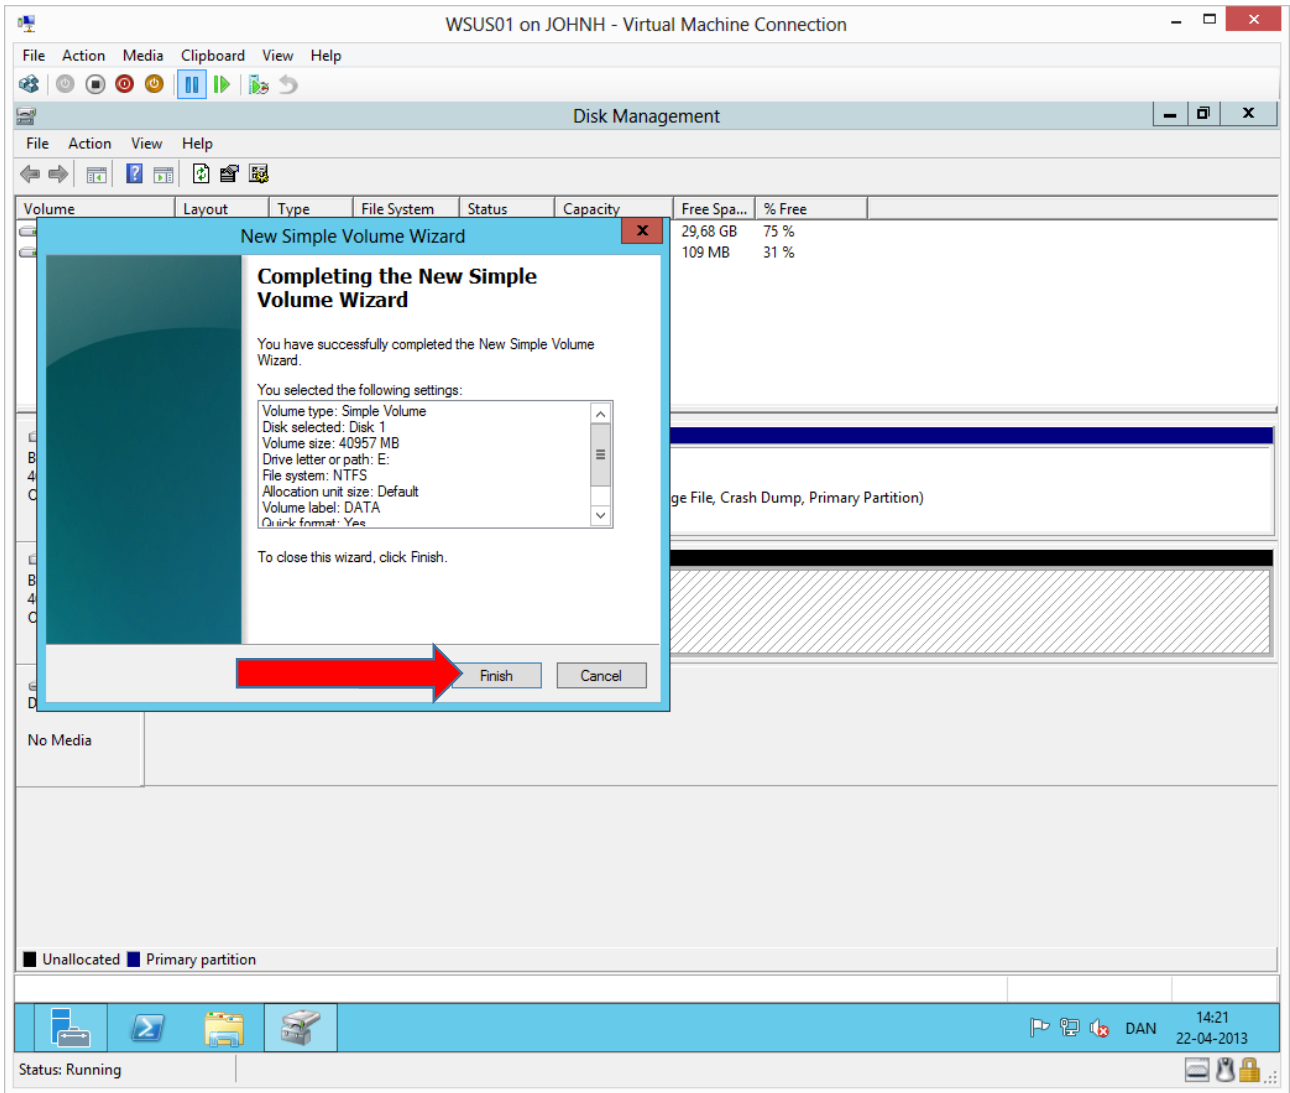

Assign the following drive letter:

Mount in the following empty NTFS folder:

Do not assign a drive letter or drive path

■ Unallocated ■ Primary partition

Status: Running 14:20 22-04-2013 DAN

A volume label is optional.