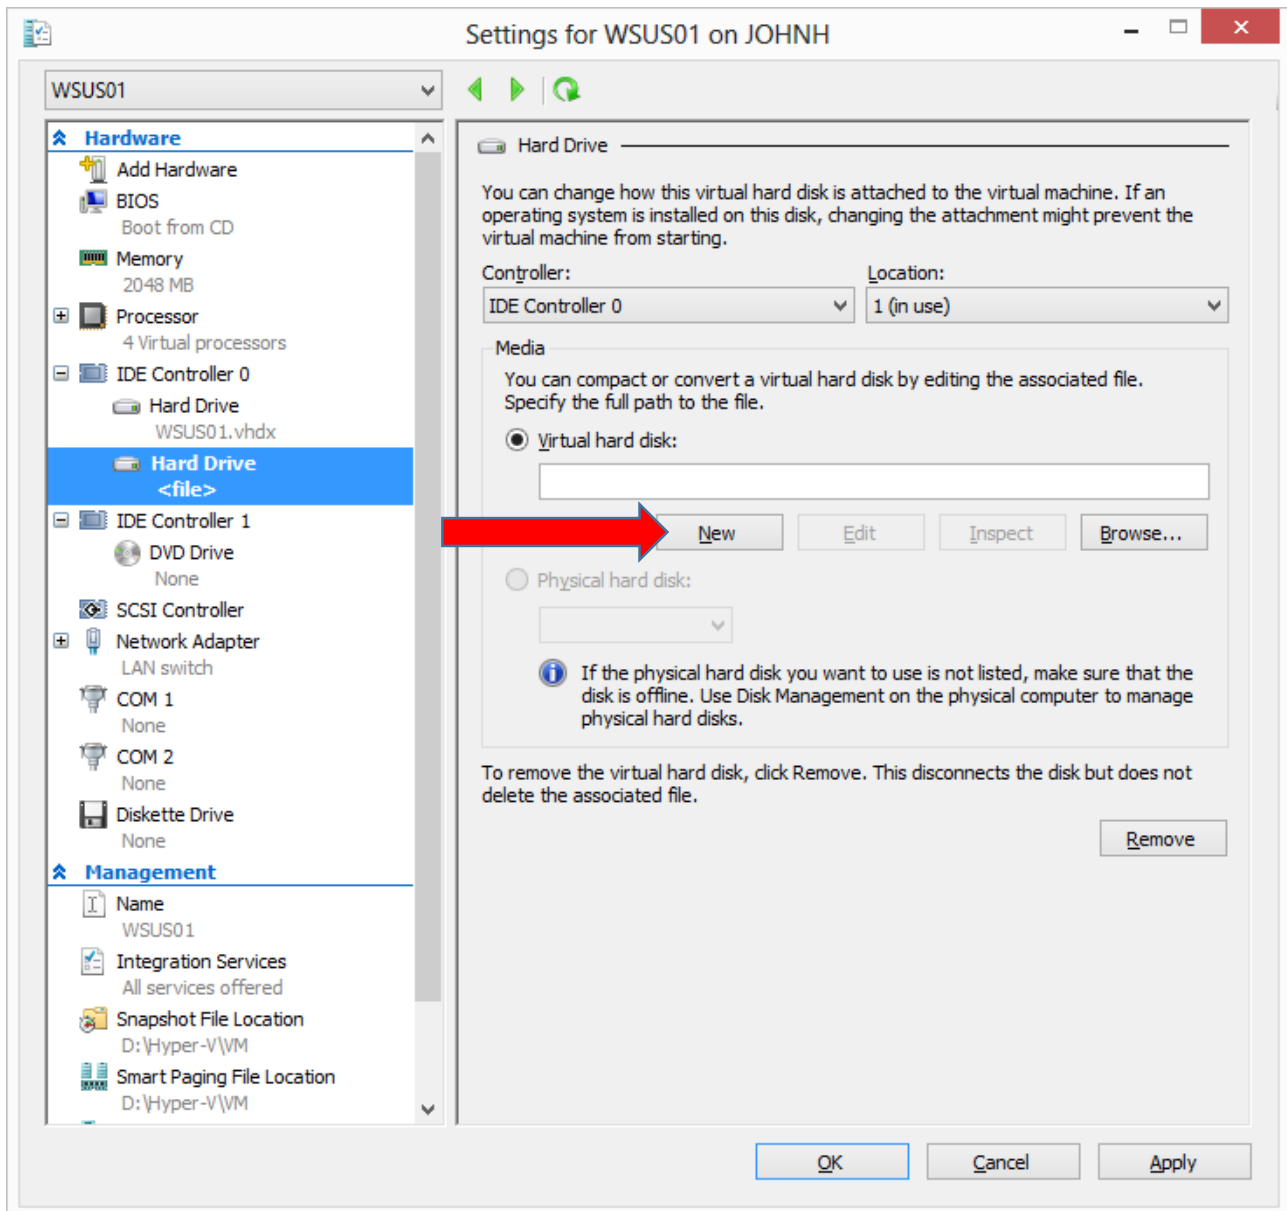

Add and initialize an extra hard disk in Microsoft Hyper-V

In this guide we add and initialize an extra hard disk after the operating system has been installed.

Add new hard disk in Hyper-V

Make sure the virtual machine has been turned off, right click it and choose **Settings**

The new disk will by default be located in the same path as other virtual disks, therefore a common name policy is recommended.

Finish and **OK**, then start the virtual machine.

Initialize a new disk in Server 2012

To initialize the new disk in Windows, press and hold the **Windows key + X** and choose **Disk Management**

Right click the unallocated space on disk 1 and choose **New Simple Volume...**

WSUS01 on JOHNH - Virtual Machine Connection