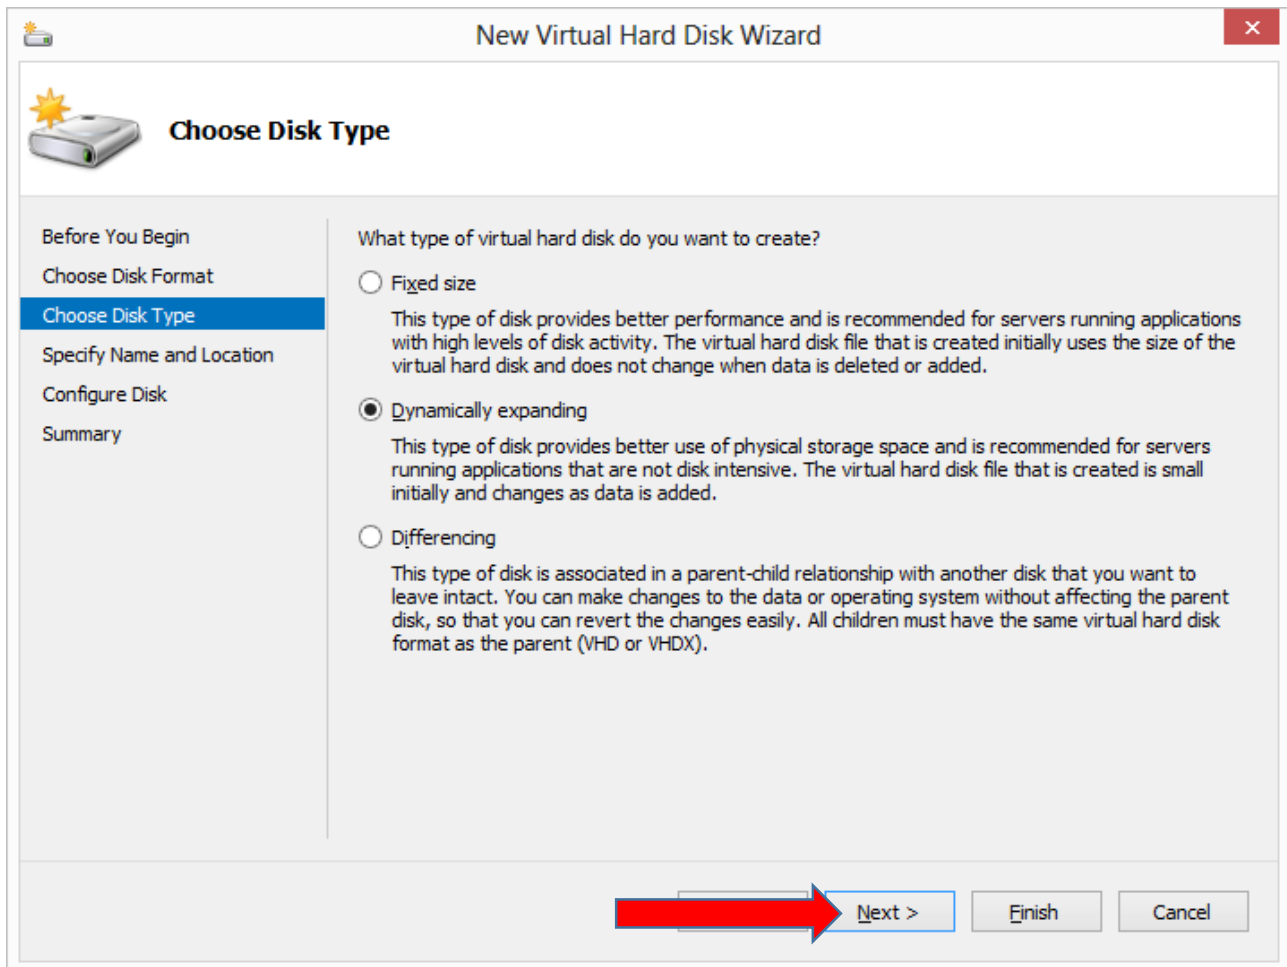

Add and initialize an extra hard disk in Microsoft Hyper-V

In this guide we add and initialize an extra hard disk after the operating system has been installed.

Add new hard disk in Hyper-V

Make sure the virtual machine has been turned off, right click it and choose **Settings**

The new disk will by default be located in the same path as other virtual disks, therefore a common name policy is recommended.

Finish and **OK**, then start the virtual machine.

Initialize a new disk in Server 2012