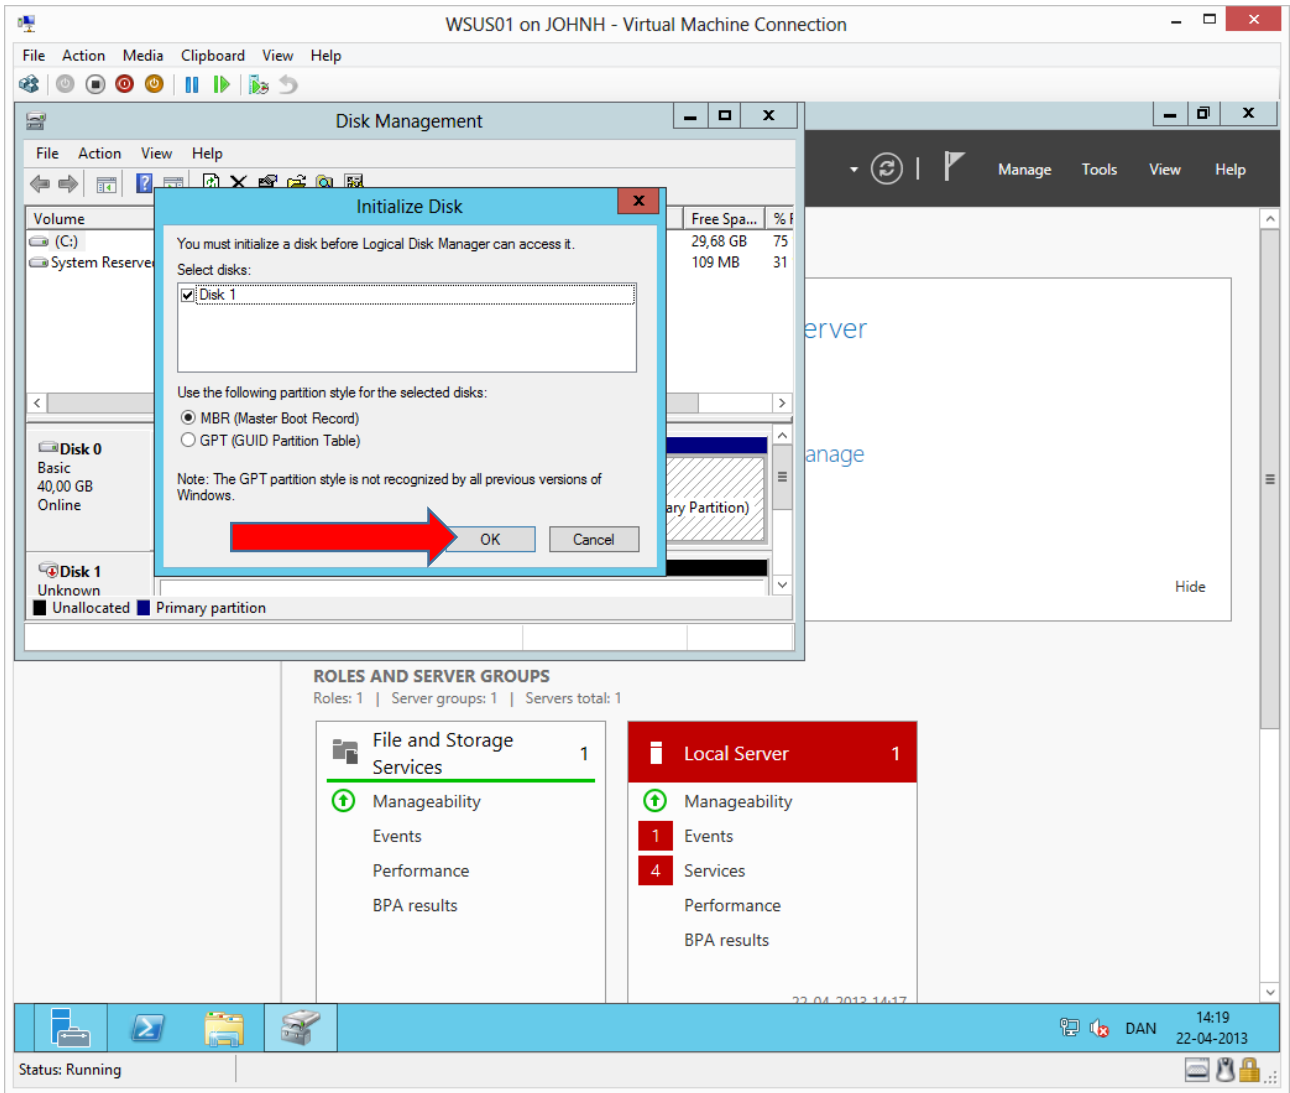

Add and initialize an extra hard disk in Microsoft Hyper-V

In this guide we add and initialize an extra hard disk after the operating system has been installed.

Add new hard disk in Hyper-V

Make sure the virtual machine has been turned off, right click it and choose **Settings**

The new disk will by default be located in the same path as other virtual disks, therefore a common name policy is recommended.

Finish and **OK**, then start the virtual machine.

Initialize a new disk in Server 2012

To initialize the new disk in Windows, press and hold the **Windows key + X** and choose **Disk Management**

Right click the unallocated space on disk 1 and choose **New Simple Volume...**

WSUS01 on JOHNH - Virtual Machine Connection