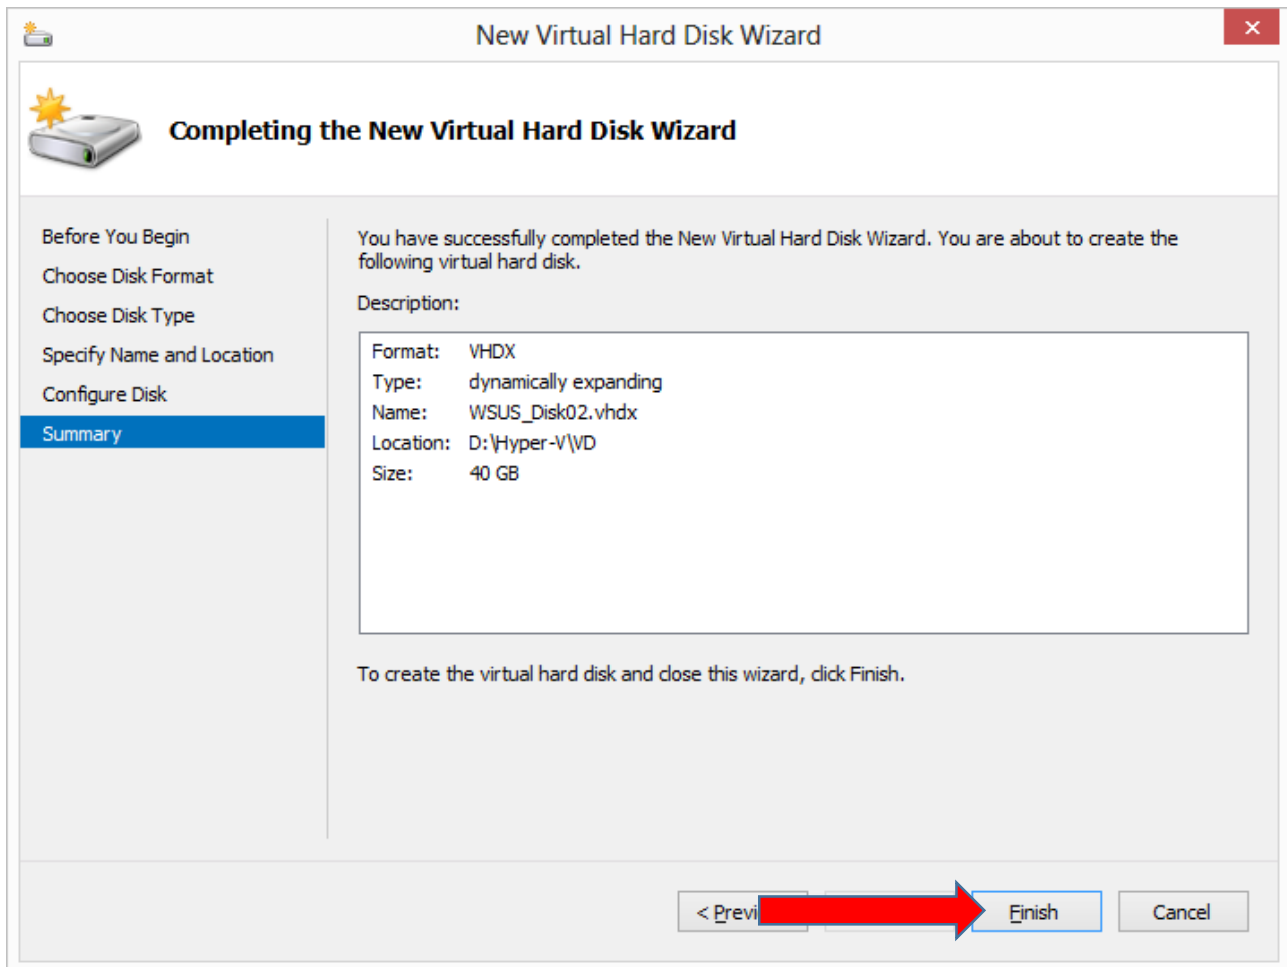

Finish and **OK**, then start the virtual machine.