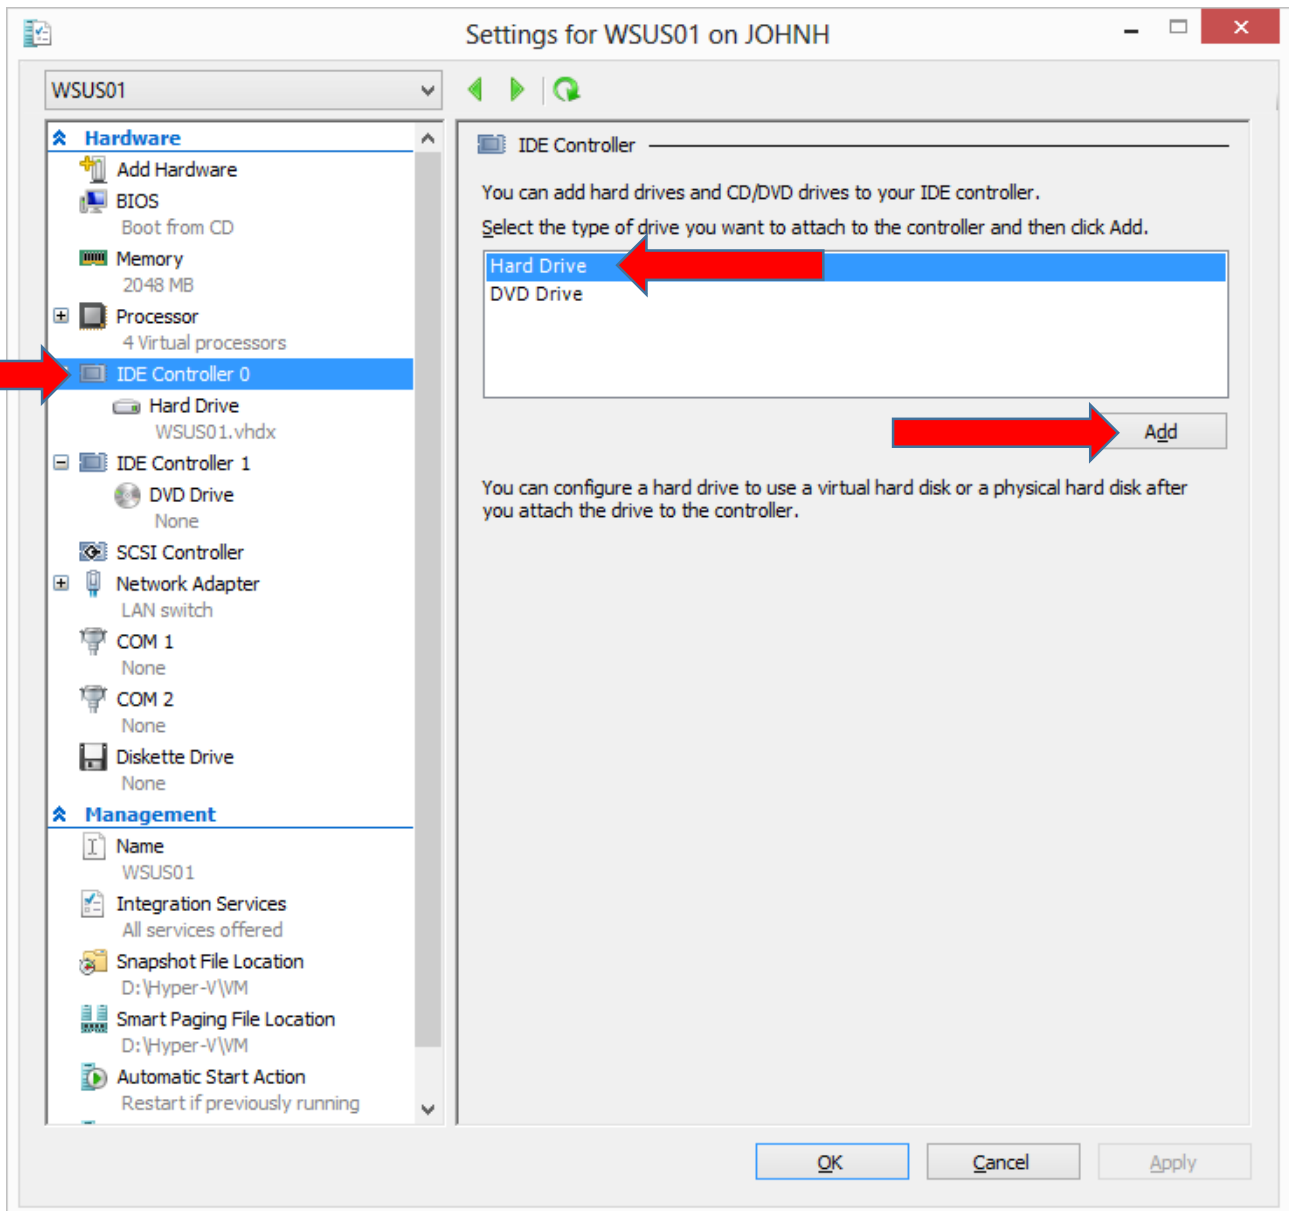

Add and initialize an extra hard disk in Microsoft Hyper-V

In this guide we add and initialize an extra hard disk after the operating system has been installed.

Add new hard disk in Hyper-V

Make sure the virtual machine has been turned off, right click it and choose **Settings**

The new disk will by default be located in the same path as other virtual disks, therefore a common name policy is recommended.

Finish and **OK**, then start the virtual machine.

Initialize a new disk in Server 2012

To initialize the new disk in Windows, press and hold the **Windows key + X** and choose **Disk Management**

Right click the unallocated space on disk 1 and choose **New Simple Volume...**

WSUS01 on JOHNH - Virtual Machine Connection