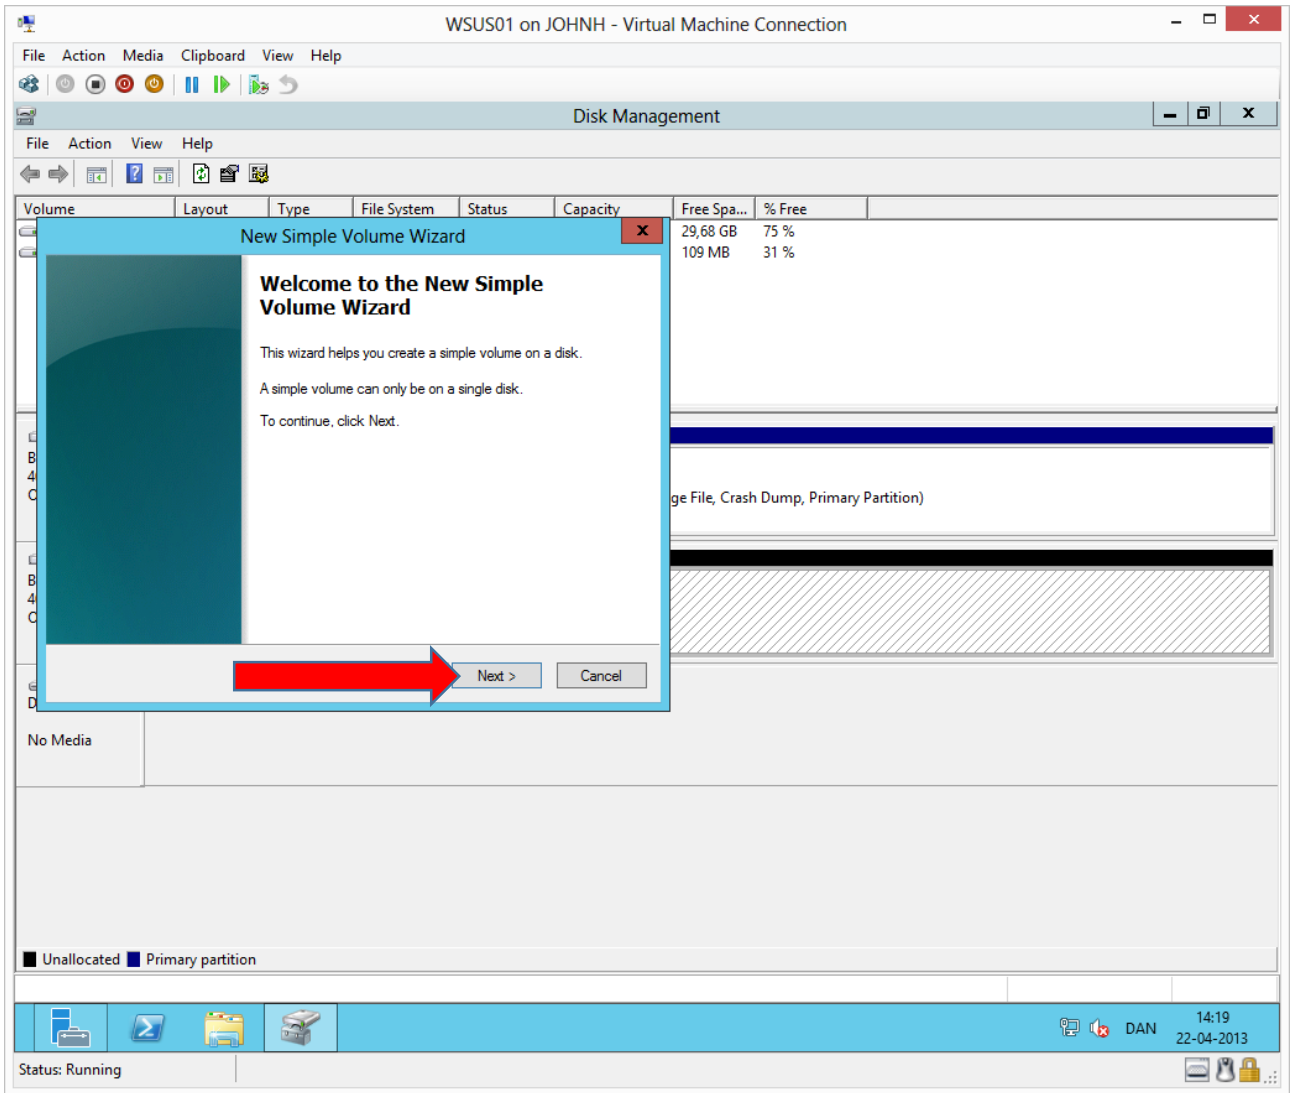

Add and initialize an extra hard disk in Microsoft Hyper-V

In this guide we add and initialize an extra hard disk after the operating system has been installed.

Add new hard disk in Hyper-V

Make sure the virtual machine has been turned off, right click it and choose **Settings**

The new disk will by default be located in the same path as other virtual disks, therefore a common name policy is recommended.

Finish and **OK**, then start the virtual machine.

Initialize a new disk in Server 2012

To initialize the new disk in Windows, press and hold the **Windows key + X** and choose **Disk Management**

Right click the unallocated space on disk 1 and choose **New Simple Volume...**

WSUS01 on JOHNH - Virtual Machine Connection