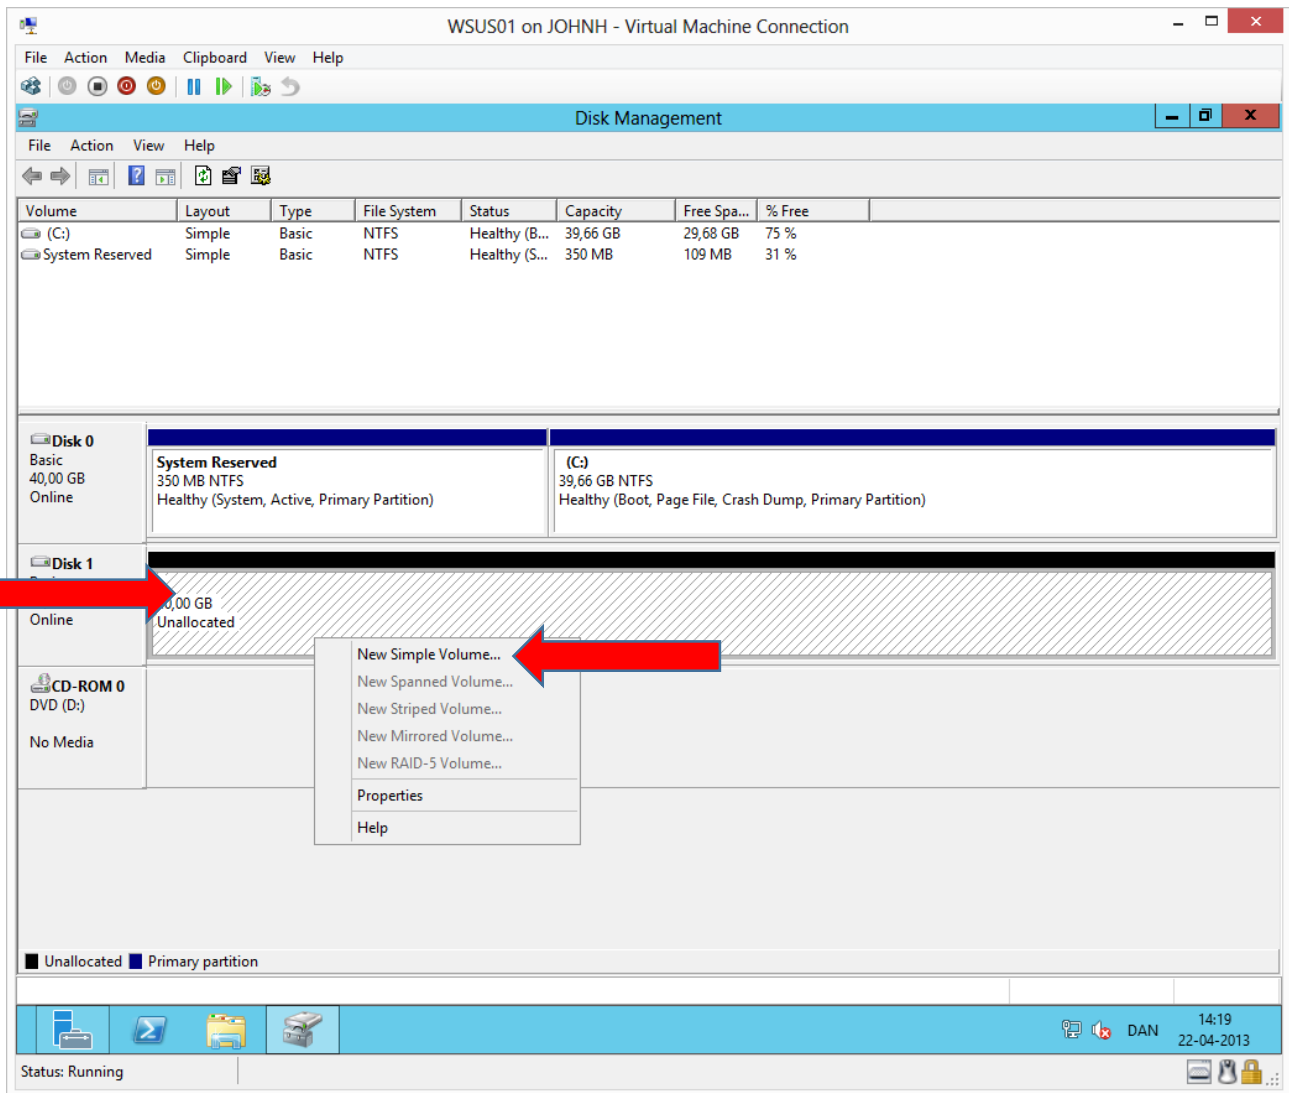

Add and initialize an extra hard disk in Microsoft Hyper-V

In this guide we add and initialize an extra hard disk after the operating system has been installed.

Add new hard disk in Hyper-V

Make sure the virtual machine has been turned off, right click it and choose **Settings**

The new disk will by default be located in the same path as other virtual disks, therefore a common name policy is recommended.

Finish and **OK**, then start the virtual machine.

Initialize a new disk in Server 2012

To initialize the new disk in Windows, press and hold the **Windows key + X** and choose **Disk Management**

Right click the unallocated space on disk 1 and choose **New Simple Volume...**

WSUS01 on JOHNH - Virtual Machine Connection